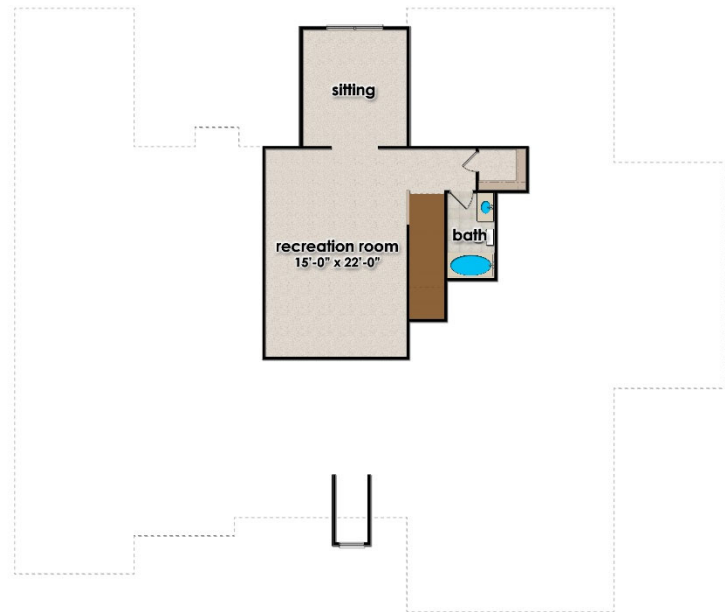

Width: 77'  
Depth: 67'

# Regency C

Heated Area: 3,574  
4 or 5 bedrooms  
4 1/2 baths

Front Elevation

Main Level Floor  
2,964 sf

Upper Level Floor  
610 sf

for illustrative purposes only. design and prices are subject to change. reproduction without permission is prohibited.