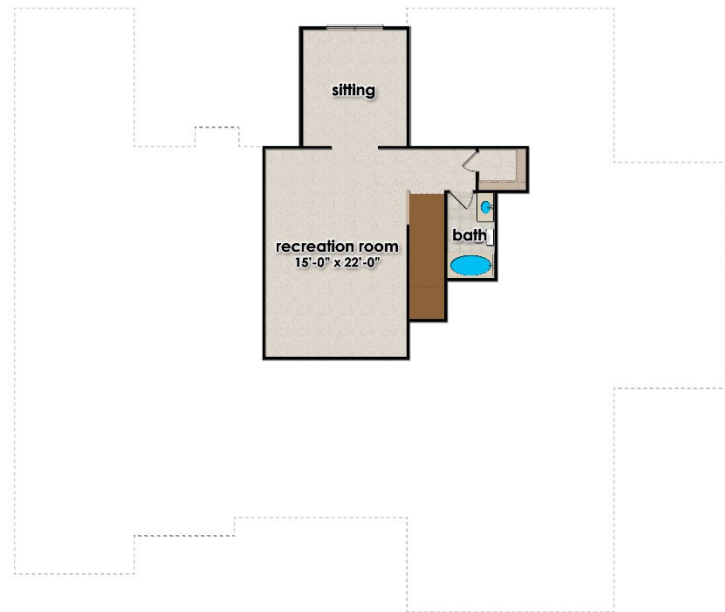

Width: 77'  
Depth: 67'

# Regency B

Heated Area: 3,574  
4 or 5 bedrooms  
4 1/2 baths

Front Elevation

Main Level Floor  
2,964 sf

Upper Level Floor  
610 sf

for illustrative purposes only. design and prices are subject to change. reproduction without permission is prohibited.