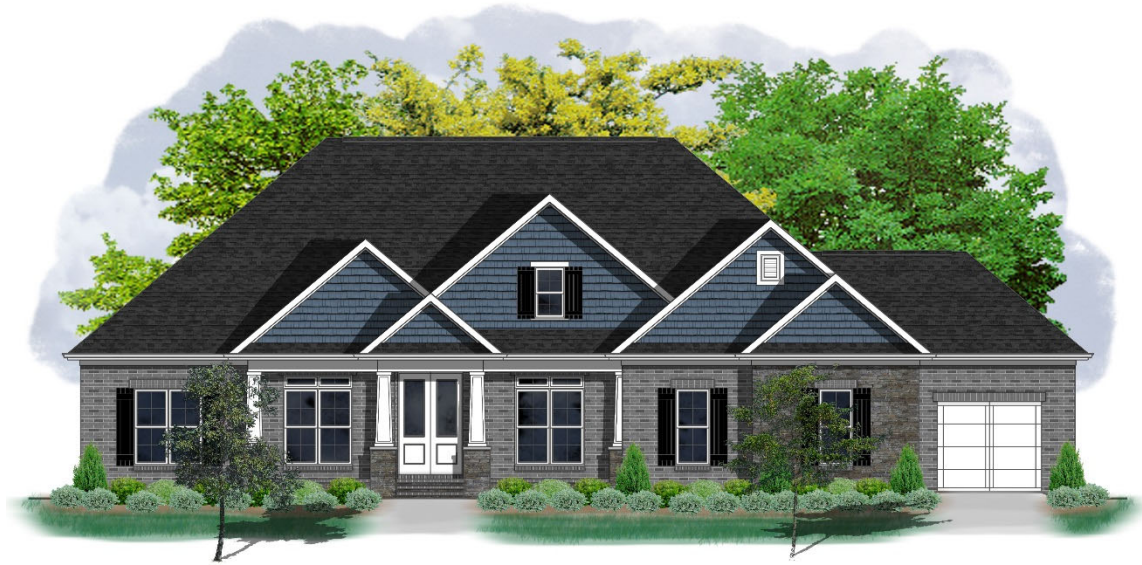

Width: 77'  
Depth: 67'

# Regency B

Heated Area: 3,574  
4 or 5 bedrooms  
4 1/2 baths

Front Elevation

Main Level Floor  
2,964 sf

Upper Level Floor  
610 sf

for illustrative purposes only. design and prices are subject to change. reproduction without permission is prohibited.