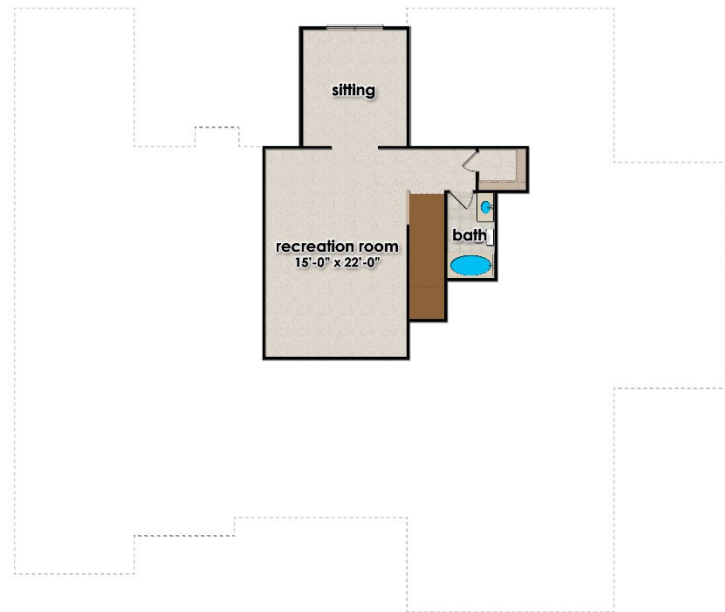

Width: 77'
Depth: 67'

Regency A

Heated Area: 3,574
4 or 5 bedrooms
4 1/2 baths

Front Elevation

Main Level Floor
2,964 sf

Upper Level Floor
610 sf

for illustrative purposes only. design and prices are subject to change. reproduction without permission is prohibited.