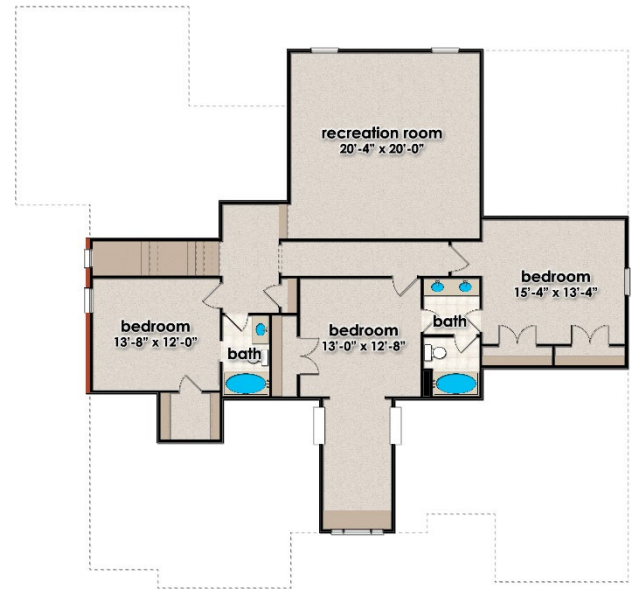

Width: 67'  
Depth: 68'

# Kensington A

Heated Area: 4,260  
4 bedrooms  
3 1/2 baths

Front Elevation

Main Level Floor  
2,744 sf

Upper Level Floor  
1,516 sf

for illustrative purposes only. design and prices are subject to change. reproduction without permission is prohibited.