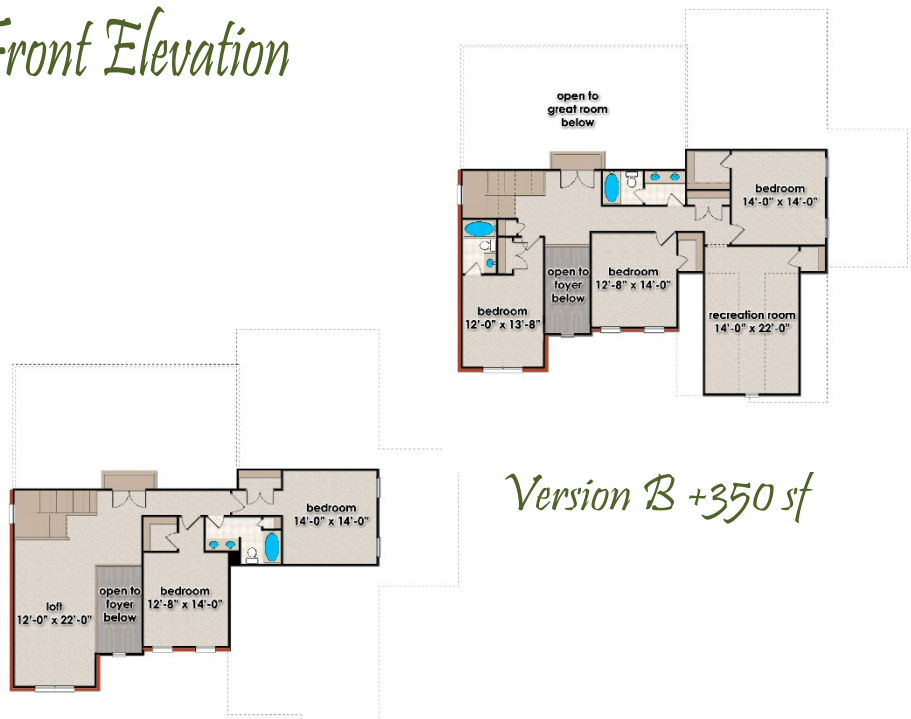

Width: 68'
Depth: 65'

Emma B

Heated Area: 3,452
4 or 5 bedrooms
3 or 4 baths

Front Elevation

Main Level Floor
2322 sf

Upper Level Floor
1130 sf

for illustrative purposes only. design and prices are subject to change. reproduction without permission is prohibited.