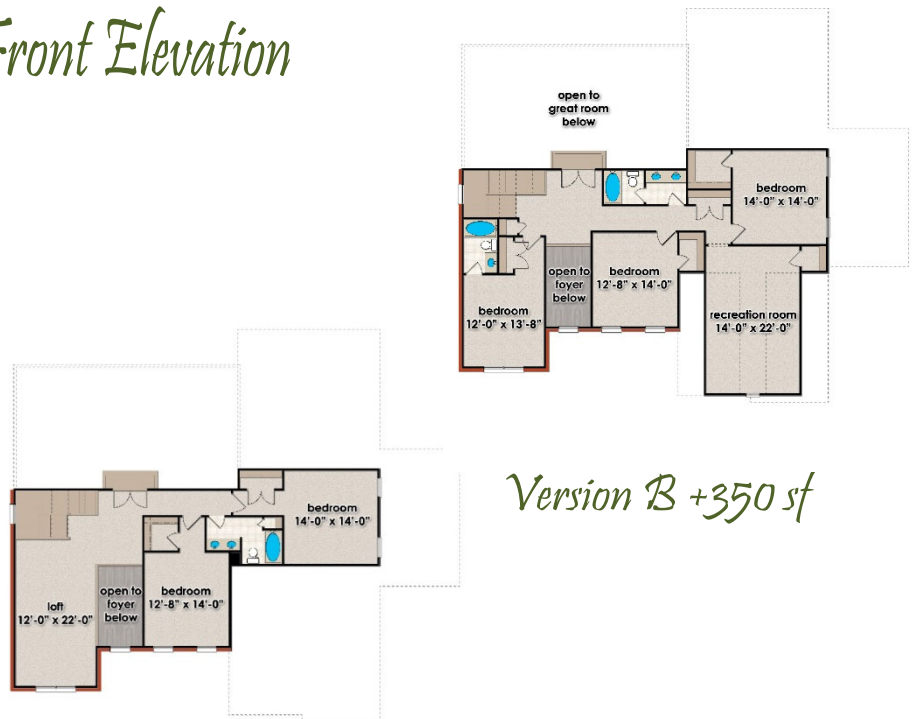

Width: 68'
Depth: 65'

Emma A

Heated Area: 3,452
4 or 5 bedrooms
3 or 4 baths

Front Elevation

Main Level Floor
2322 sf

Upper Level Floor
1130 sf

for illustrative purposes only. design and prices are subject to change. reproduction without permission is prohibited.