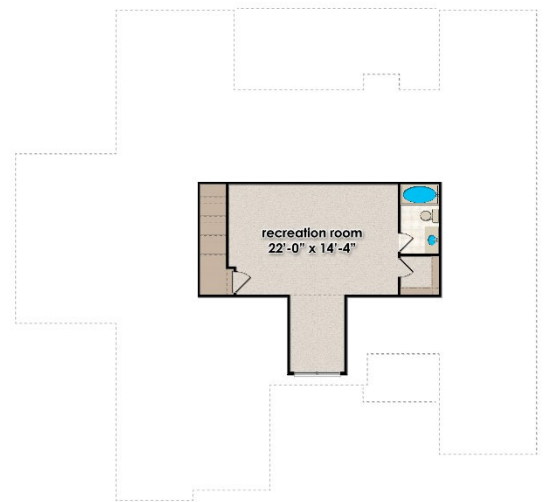

Width: 69'
Depth: 65'

Cary

Heated Area: 2,833
4 or 5 bedrooms
4 baths

Front Elevation

Main Level Floor
2,332 sf

Upper Level Floor
501 sf

for illustrative purposes only. design and prices are subject to change. reproduction without permission is prohibited.