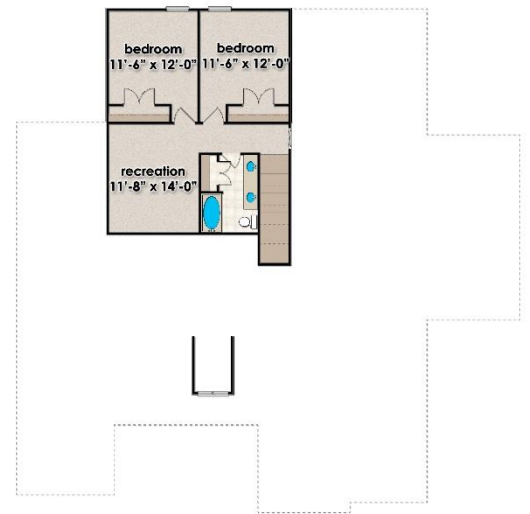

Width: 67'
Depth: 67'

Tommy

Heated Area: 3,030
4 bedrooms
3 baths

Front Elevation

Main Level Floor
2370 sf

Upper Level Floor
660 sf

for illustrative purposes only. design and prices are subject to change. reproduction without permission is prohibited.