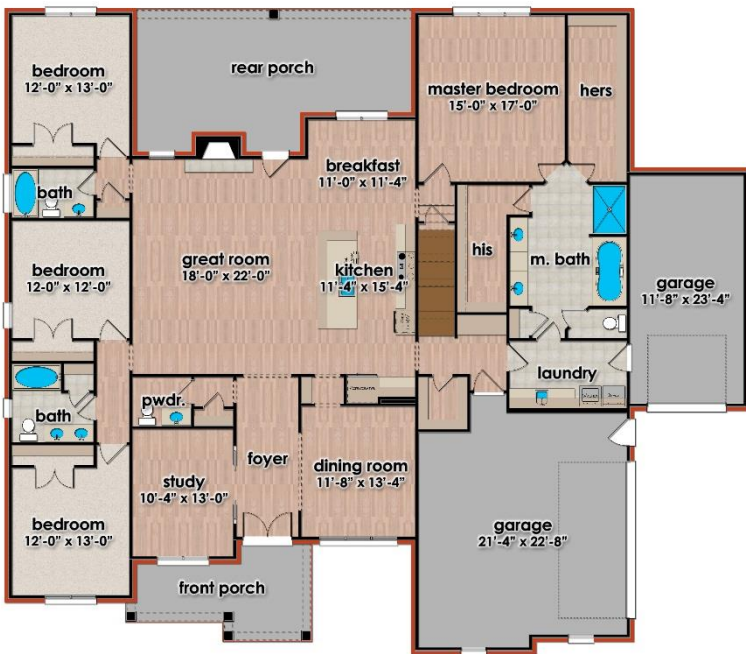

Width: 77'  
Depth: 67'

# Regency A

Heated Area: 3,574  
4 or 5 bedrooms  
4 1/2 baths

Front Elevation

Main Level Floor  
2,964 sf

Upper Level Floor  
610 sf

for illustrative purposes only. design and prices are subject to change. reproduction without permission is prohibited.