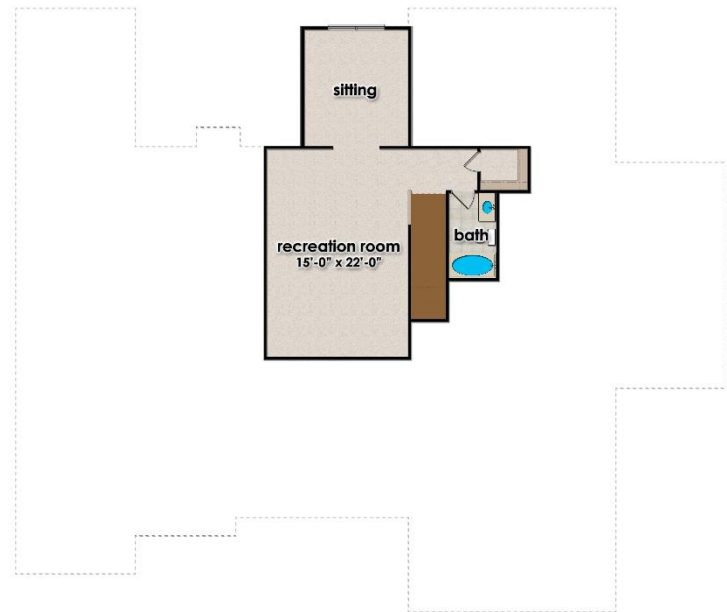

Width: 77'  
Depth: 67'

# Regency A

Heated Area: 3,574  
4 or 5 bedrooms  
4 1/2 baths

Front Elevation

Main Level Floor  
2,964 sf

Upper Level Floor  
610 sf

for illustrative purposes only. design and prices are subject to change. reproduction without permission is prohibited.