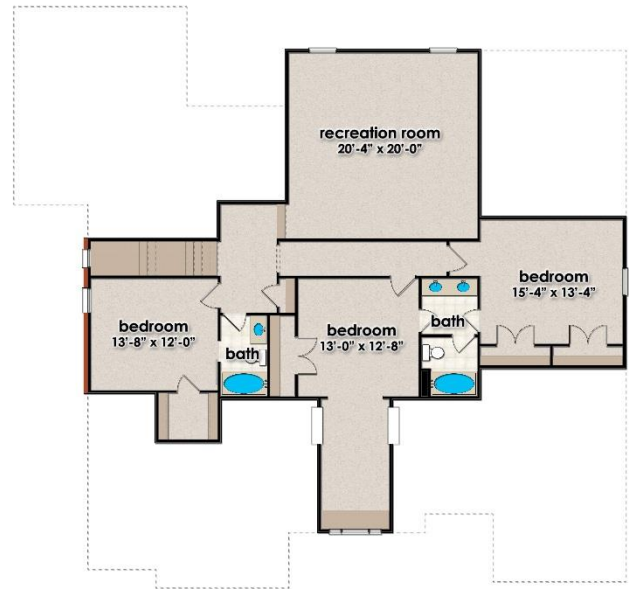

Width: 67'
Depth: 68'

Kensington A

Heated Area: 4,260
4 bedrooms
3 1/2 baths

Front Elevation

Main Level Floor
2,744 sf

Upper Level Floor
1,516 sf

for illustrative purposes only. design and prices are subject to change. reproduction without permission is prohibited.