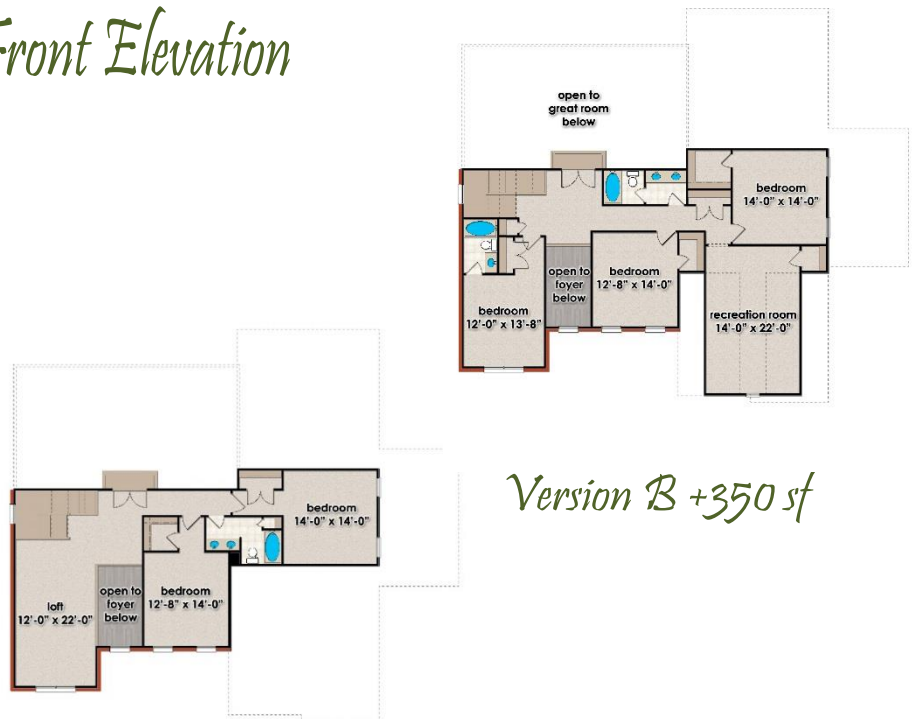

Width: 68'
Depth: 65'

Emma A

Heated Area: 3,452
4 or 5 bedrooms
3 or 4 baths

Front Elevation

Main Level Floor
2322 sf

Upper Level Floor
1130 sf

for illustrative purposes only. design and prices are subject to change. reproduction without permission is prohibited.