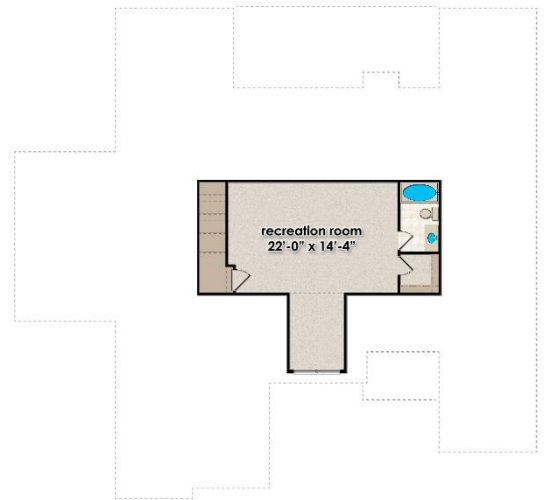

Width: 69'  
Depth: 65'

# Cary

Heated Area: 2,833  
4 or 5 bedrooms  
4 baths

Front Elevation

Main Level Floor  
2,332 sf

Upper Level Floor  
501 sf

for illustrative purposes only. design and prices are subject to change. reproduction without permission is prohibited.