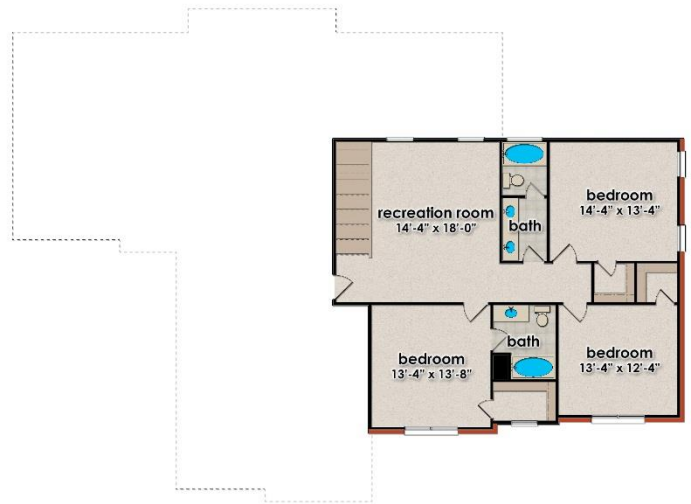

Width: 76'
Depth: 69'

Brittany A

Heated Area: 3,409
4 bedrooms
3 1/2 baths

Front Elevation

Main Level Floor
2,242 sf

Upper Level Floor
1,167 sf

for illustrative purposes only. design and prices are subject to change. reproduction without permission is prohibited.